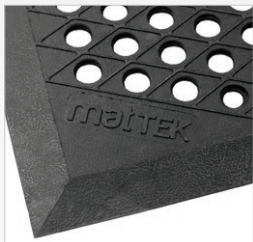

ANTI-FATIGUE MATS - WET AREA

PRODUCT PERFORMANCE

COMFORT	●●●●●
GRIP	●●●●●
WEAR	●●●●●
DRAINAGE	●●●●●

CODE	SIZE
CU23BLK	550 x 850mm
CU35BLK	850 x 1450mm

11.1mm thick

CUSHION EASE

Cushion Ease is a high performance safety mat used in bars, kitchen and industrial applications. The lightweight, yet resilient rubber compound is easy to handle and provides excellent comfort when standing for long periods of time. The near level surface makes maintaining and cleaning the mat effortless. Cushion Ease comes with a chemical and grease resistant additive to extend the life in demanding environments and also eliminates the risk of marking the surrounding floors.

FEATURES

- Heavy duty, long lasting construction
- Lightweight rubber formula makes the mat easy to handle
- Soft rubber feel provides excellent comfort when standing for long periods of time and reduces the risk of cramping and varicose veins
- Near-level surface is easy and effortless to clean and maintain
- The mat's 50% Nitrile Rubber compound gives it superior chemical and grease resistance and will extend its life in demanding environments
- Synthetic rubber formula eliminates the risk of the mat marking the floor it is placed on
- Suction cups on the underside hold the mat in place and prevent movement