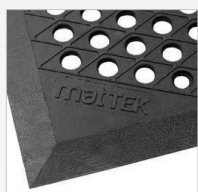

ANTI-FATIGUE MATS - WET AREA

PRODUCT PERFORMANCE

COMFORT	●●●●●
GRIP	●●●●●
WEAR	●●●●●
DRAINAGE	●●●●●

CODE	SIZE
CU23BLK	550 x 850mm
CU35BLK	850 x 1450mm

11.1mm thick

Scan for cleaning instructions

CUSHION EASE

Cushion Ease is a high performance safety mat used in bars, kitchen and industrial applications. The lightweight, yet resilient rubber compound is easy to handle and provides excellent comfort when standing for long periods of time. The near level surface makes maintaining and cleaning the mat effortless. Cushion Ease comes with a chemical and grease resistant additive to extend the life in demanding environments and also eliminates the risk of marking the surrounding floors.

FEATURES

- Heavy duty, long lasting construction
- Lightweight rubber formula makes the mat easy to handle
- Soft rubber feel provides excellent comfort when standing for long periods of time and reduces the risk of cramping and varicose veins
- Near-level surface is easy and effortless to clean and maintain
- The mat's 50% Nitrile Rubber compound gives it superior chemical and grease resistance and will extend its life in demanding environments
- Synthetic rubber formula eliminates the risk of the mat marking the floor it is placed on
- Suction cups on the underside hold the mat in place and prevent movement