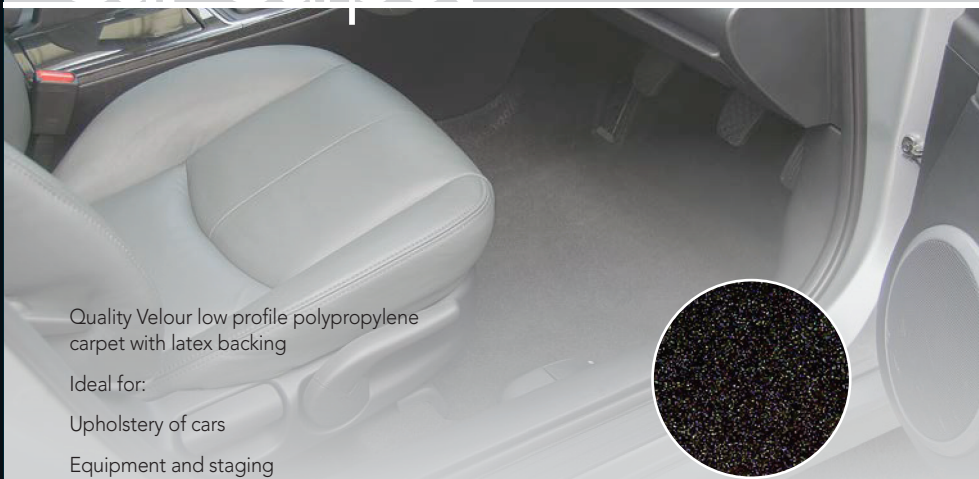

# Smart Foam Backed Carpet

CODE	SIZE
SF200-ANT	2m (W) x 50m Roll

Fine Ribbed Polypropylene carpet with non-slip foam backing

Ideal for:

Playrooms

Storage areas

Floor and wall protection

Caravans/Motor homes

# Car Carpet

CODE	SIZE
CC200-BLK	2m (W) x 40m Roll
CC400-BLK	4m (W) x 40m Roll

Quality Velour low profile polypropylene carpet with latex backing

Ideal for:

Upholstery of cars

Equipment and staging

BLACK

# Accent Carpet

Low profile Polypropylene carpet with Latex backing.

Ideal for:

Low profile lining of speaker covers / plinths

Moulding to curved surfaces

Undercover entertaining areas

ANTHRACITE

CODE	SIZE
AC200-ANT	2m (W) x 30m Roll