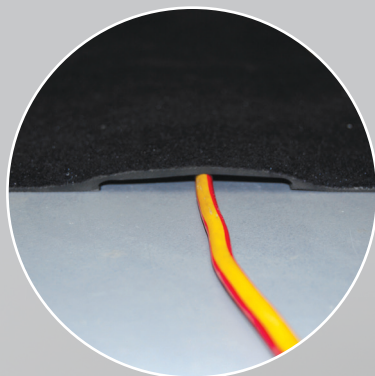

Cable Safe

CODE	SIZE
CS1-CHL	500 x 1000mm
CS1-CHV	500 x 1000mm

14mm Thick

CS1-CHV

CS1-CHL

Cable Safe is a Nitrile Rubber backed mat with a Nylon top. They are designed to protect cords and cables from foot and wheeled traffic and to prevent the trip hazard from these also.

FEATURES

- Specially formulated non-skid backing reduces mat movement on flooring.
- Cut-out on underside of mat Holds cables securely in place therefore eliminating trips on power cords.
- Durable Nitrile Rubber underside protects cords from damage from foot and wheel traffic.
- Easy to clean - can be hosed, machine washed or vacuumed
- Chevron safety border option warns people of hazard
- Two mats in one - incorporates a Cable Protector and an Entrance Mat in one