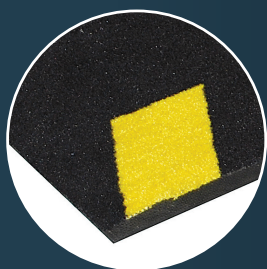

Cable Safe

CODE	SIZE
CS1-CHL	500 x 1000mm
CS1-CHV	500 x 1000mm

14mm Thick

CS1-CHV

CS1-CHL

Cable Safe is a Nitrile Rubber backed mat with a Nylon top. They are designed to protect cords and cables from foot and wheeled traffic and to prevent the trip hazard from these also.

FEATURES

- Specially formulated non-skid backing reduces mat movement on flooring.
- Cut-out on underside of mat Holds cables securely in place therefore eliminating trips on power cords.
- Durable Nitrile Rubber underside protects cords from damage from foot and wheel traffic.
- Easy to clean - can be hosed, machine washed or vacuumed
- Chevron safety border option warns people of hazard
- Two mats in one - incorporates a Cable Protector and an Entrance Mat in one