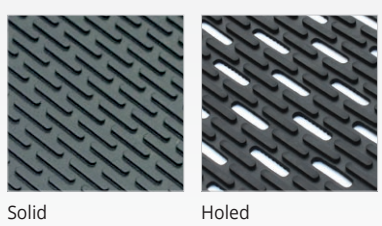

ANTI-SLIP MATTING - WET AREA

**PRODUCT PERFORMANCE**

COMFORT	●
GRIP	●●●●
WEAR	●●●●●●
DRAINAGE	●●●● (HOLED)

CODE	SIZE
TG35	900 x 1500mm
TG35H	900 x 1500mm (holed)

6mm thick

# TRUE GRIP

True Grip is a non-slip safety mat for greasy, slippery and wet areas.

**FEATURES**

- Safety mat for wet and slippery entrances.
- Raised lugs for maximum grip.
- Bevelled edges for safety.
- Available in solid for dry or light wet areas or holed for wet areas
- 25% Nitrile rubber content makes mat grease and oil resistant
- HACCP certified