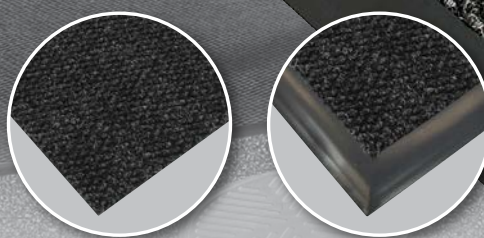

Tough Scrape

PRODUCT PERFORMANCE

- ABSORPTION ✔✔✔✔
- APPEARANCE ✔✔✔
- SOIL REMOVAL ✔✔✔✔
- WEAR ✔✔✔✔

| CODE | SIZE |
|-------|-------------|
| TS200 | 1950mm wide |
| TS400 | 4000mm wide |

10mm thick

Tough Scrape is a heavy duty, indoor or outdoor Entrance Mat. It is used recessed in entrances or lifts or loose laid in entry ways or lobbies in Commercial buildings, schools and shopping centres.

Anthracite

Red

Grey

Blue

Green

Beige

Brown

FEATURES

- Optional heavy duty edging available.
- Coarse fibres scrape dirt and debris from shoes.
- Solution dyed to prevent fading.
- Easy to clean.
- Dries quickly.
- High water absorption.

11 Pullman Place,
Emu Plains, NSW 2750 Australia