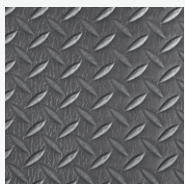

ANTI-FATIGUE MATS - DRY AREA

PRODUCT PERFORMANCE

COMFORT	●●●●
GRIP	●●●
WEAR	●●●

CODE	SIZE
SSDM23BLK	600 x 900mm
SSDM23YEL	600 x 900mm
SSDM35BLK	900 x 1500mm
SSDM35YEL	900 x 1500mm

13mm thick  Runner width: 900mm

Black (BLK)

Black/Yellow (YEL)

SOFT FOOT DIAMOND DELUXE

Deluxe Soft Foot matting is an ultra comfortable anti-fatigue mat made from a thick closed cell PVC foam. It is used in dry areas such as checkouts, counters, production lines, warehouses and much more.

FEATURES

- Comfortable cushion surface Provides relief from constant standing.
- Checker plate surface provides grip for user.
- Made from closed cell foam which will not absorb liquids.
- Easy to cut - can be trimmed to shape or size.
- Easy to clean - can be swept, mopped or wiped clean.
- Safety border option increases visibility of mat
- HACCP certified for use in dry areas.