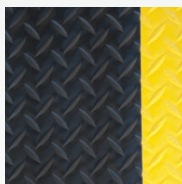

ANTI-FATIGUE MATS - DRY AREA

PRODUCT PERFORMANCE

COMFORT	●●●●
GRIP	●●●
WEAR	●●●

CODE	SIZE
SSDM23BLK	600 x 900mm
SSDM23YEL	600 x 900mm
SSDM35BLK	900 x 1500mm
SSDM35YEL	900 x 1500mm

13mm thick  Runner width: 900mm

Black (BLK)

Black/Yellow (YEL)

SOFT FOOT DIAMOND DELUXE

Deluxe Soft Foot matting is an ultra comfortable anti-fatigue mat made from a thick closed cell PVC foam. It is used in dry areas such as checkouts, counters, production lines, warehouses and much more.

FEATURES

- Comfortable cushion surface Provides relief from constant standing.
- Checker plate surface provides grip for user.
- Made from closed cell foam which will not absorb liquids.
- Easy to cut - can be trimmed to shape or size.
- Easy to clean - can be swept, mopped or wiped clean.
- Safety border option increases visibility of mat
- HACCP certified for use in dry areas.