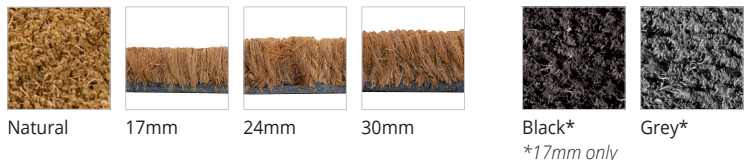

FEATURES

- Indoor or covered outdoor mat for high traffic entrances
- Coarse coir bristles provide excellent scraping to the base of footwear
- PVC backing reduces the dislodging of coir fibres
- Made from ethically sourced coconut fibres
- Available natural or as dyed black or grey

Note: As coir is a natural product it will be affected by moisture. Excessive moisture will cause coir to swell and is not covered under warranty.

Natural   17mm   24mm   30mm   Black*   Grey*
*17mm only