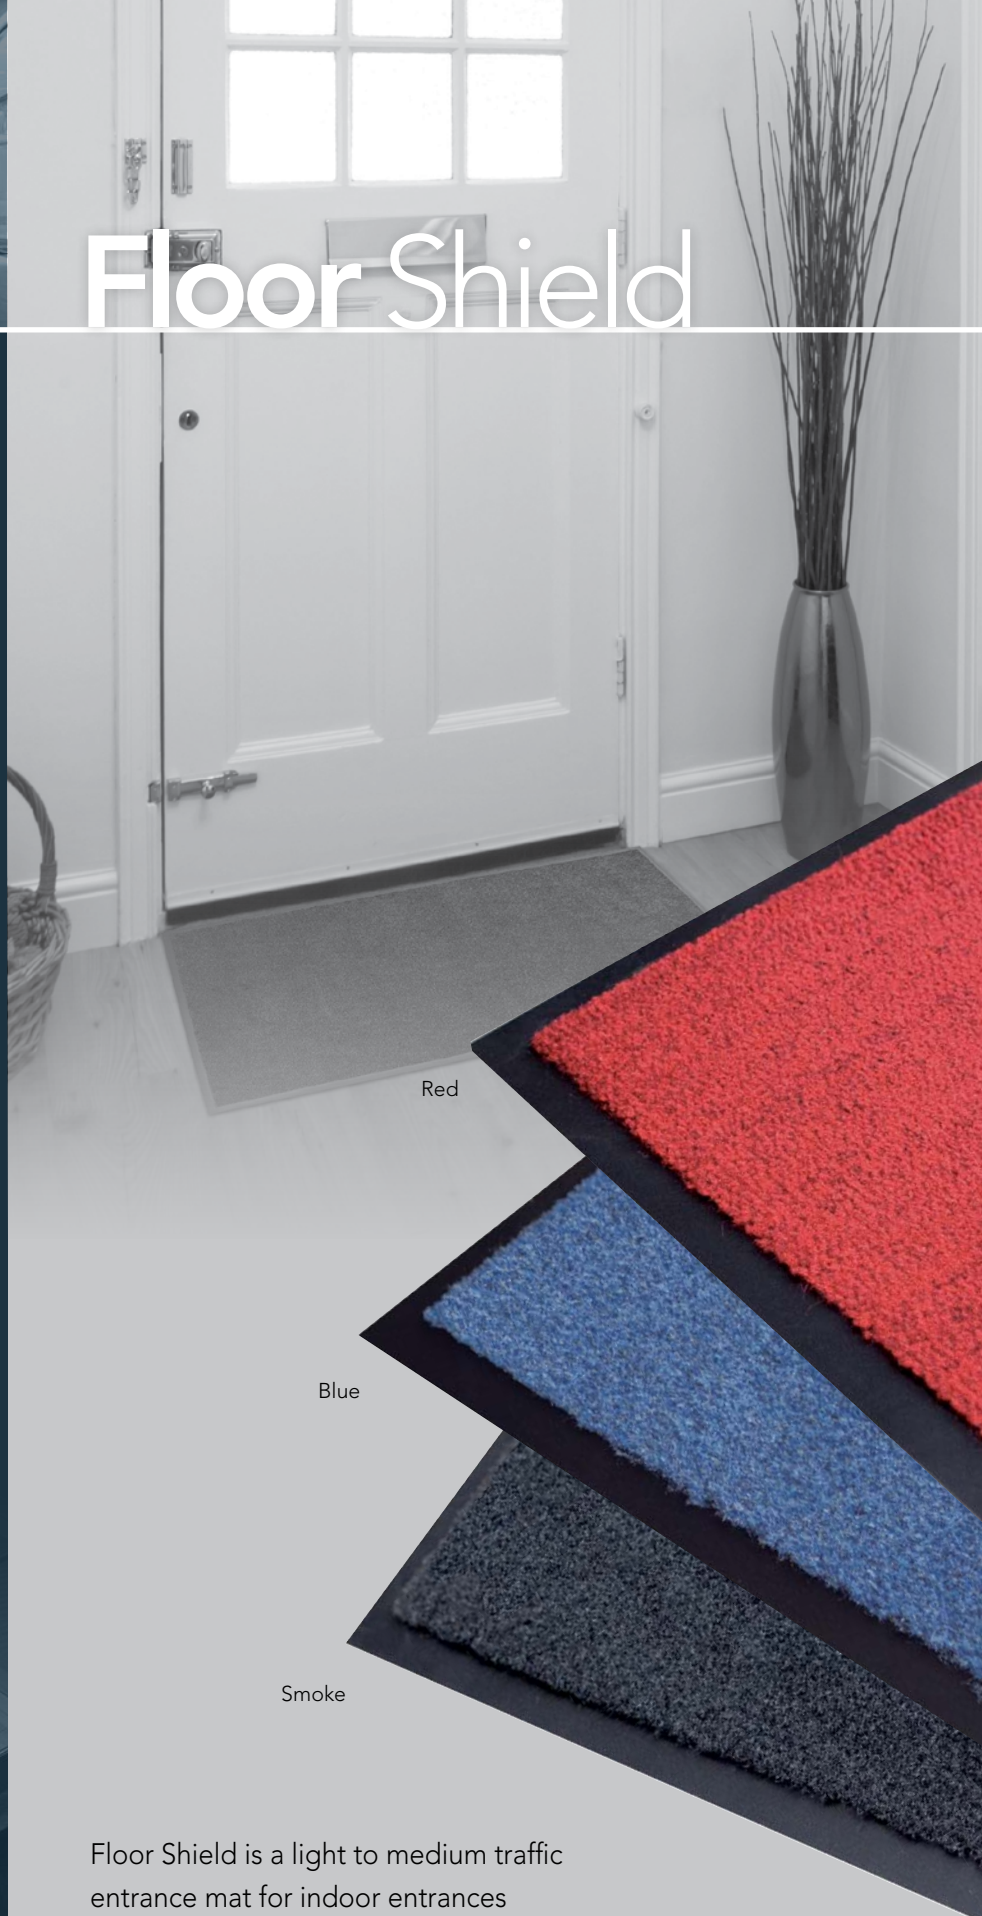

Floor Shield

PRODUCT PERFORMANCE

ABSORPTION	✓✓✓✓
APPEARANCE	✓✓✓✓
SOIL REMOVAL	✓✓
WEAR	✓✓✓

CODE	SIZE
PP23	600 x 900mm
PP34	900 x 1200mm
PP35	900 x 1500mm

6mm thick

RUNNER WIDTHS:

900mm
1200mm
1800mm

matTEK®
By Kenware Commercial

11 Pullman Place,
Emu Plains, NSW 2750 Australia
Phone 02 4720 4000
Fax 02 4720 4001
sales@mattek.com.au

Red

Blue

Smoke

Floor Shield is a light to medium traffic entrance mat for indoor entrances

FEATURES

- Absorbs water and dirt from shoes while hiding it from sight.
- Attractive smooth plush pile mat for medium traffic areas.
- Easy to clean and dries quickly.
- Solution dyed polypropylene to prevent fading.