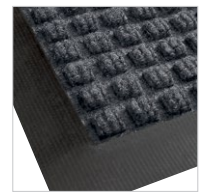

ENTRANCE MATS - INDOOR

16.9%
RECYCLED

PRODUCT PERFORMANCE

- ABSORPTION ●●●●●
- APPEARANCE ●●●●●
- SOIL REMOVAL ●●●●●
- WEAR ●●●●●

CODE	SIZE
AB23	620 x 860mm
AB35	860 x 1440mm
AB38	860 x 2400mm
AB310	860 x 2970mm
AB46	1150 x 1780mm
AB48	1140 x 2400mm
AB410	1140 x 2970mm
AB68	1750 x 2400mm
AB610	1750 x 2920mm
AB620	1800 x 6045mm

10mm thick  Runner width: 1800mm

ABSORBA MAT

Absorba mat is a heavy duty mat for high traffic entrances. It can be used indoor or outdoor under cover.

FEATURES

- Heavy duty mat for high traffic areas.
- Grippers on underside minimise movement.
- Raised reinforced rubber dam border.
- Reinforced rubber raised squares to prevent pile from crushing, improving wear ability.
- For indoor/outdoor use.
- This product has been Slip Resistance tested by AWTA Product Testing using the Wet Pendulum Test Method. It tested P5 (highest possible classification) in accordance with the National Construction Code (NCC) specifications.