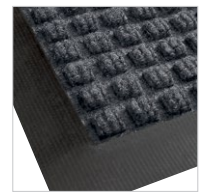

ENTRANCE MATS - INDOOR

16.9%
RECYCLED

PRODUCT PERFORMANCE

- ABSORPTION ●●●●●
- APPEARANCE ●●●●●
- SOIL REMOVAL ●●●●●
- WEAR ●●●●●

CODE	SIZE
AB23	620 x 860mm
AB35	860 x 1440mm
AB38	860 x 2400mm
AB310	860 x 2970mm
AB46	1140 x 1690mm
AB48	1140 x 2400mm
AB410	1140 x 2970mm
AB68	1750 x 2400mm
AB610	1750 x 2920mm
AB620	1800 x 6045mm

10mm thick  Runner width: 1800mm

ABSORBA MAT

Absorba mat is a heavy duty mat for high traffic entrances. It can be used indoor or outdoor under cover.

FEATURES

- Heavy duty mat for high traffic areas.
- Grippers on underside minimise movement.
- Raised reinforced rubber dam border.
- Reinforced rubber raised squares to prevent pile from crushing, improving wear ability.
- For indoor/outdoor use.
- This product has been Slip Resistance tested by AWTA Product Testing using the Wet Pendulum Test Method. It tested P5 (highest possible classification) in accordance with the National Construction Code (NCC) specifications.